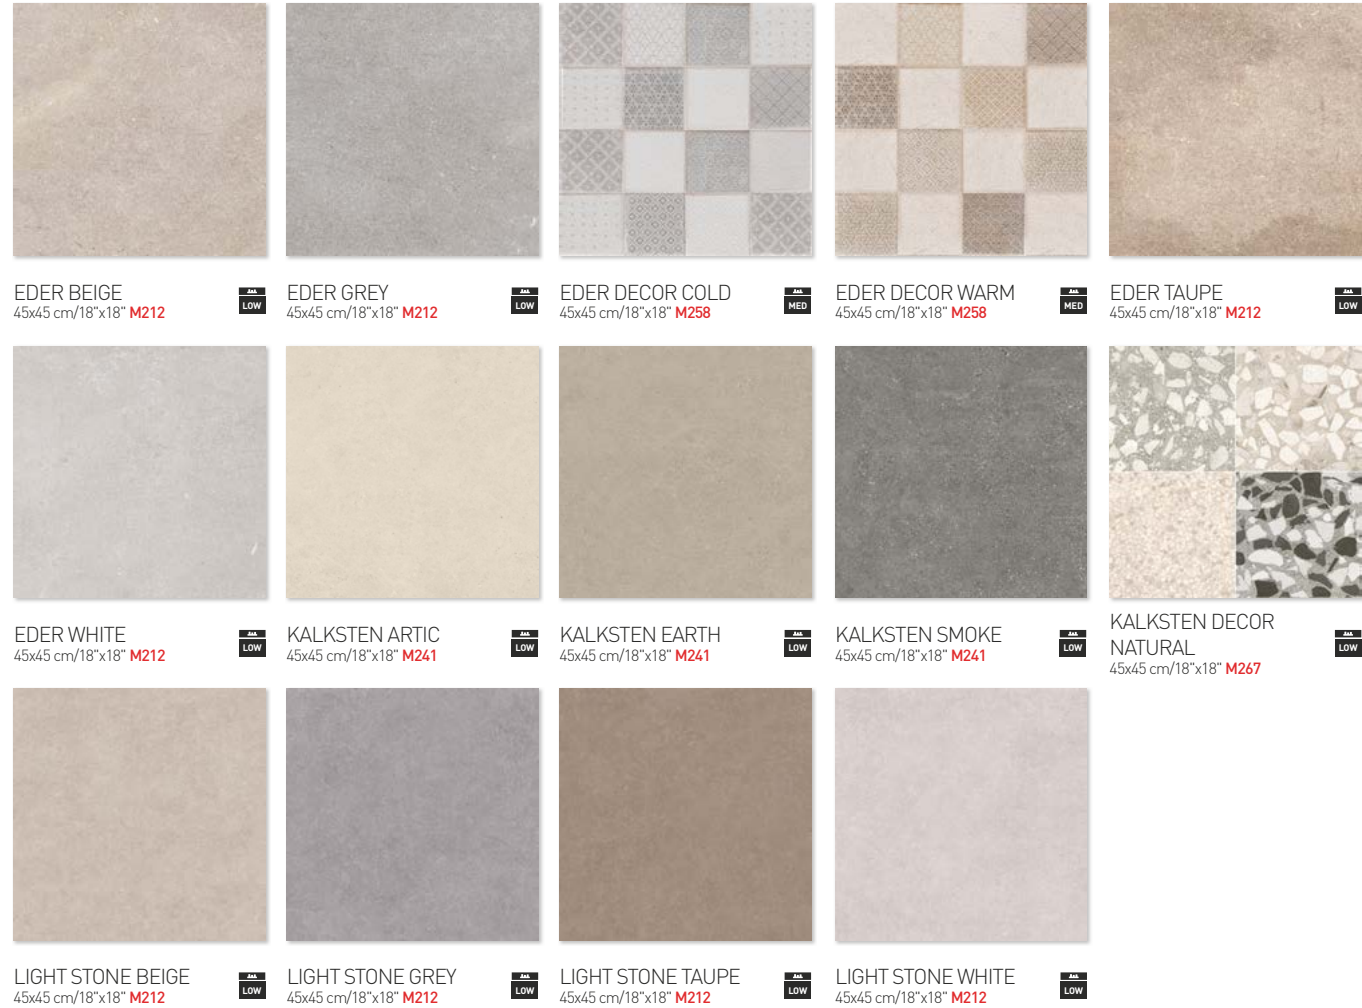

GLAZED CERAMIC + RED BODY + MATT
GRES ESMALTADO + PASTA ROJA + MATE
45x45 cm/18"x18"

Stone / Piedras

COLOURS: / COLORES: