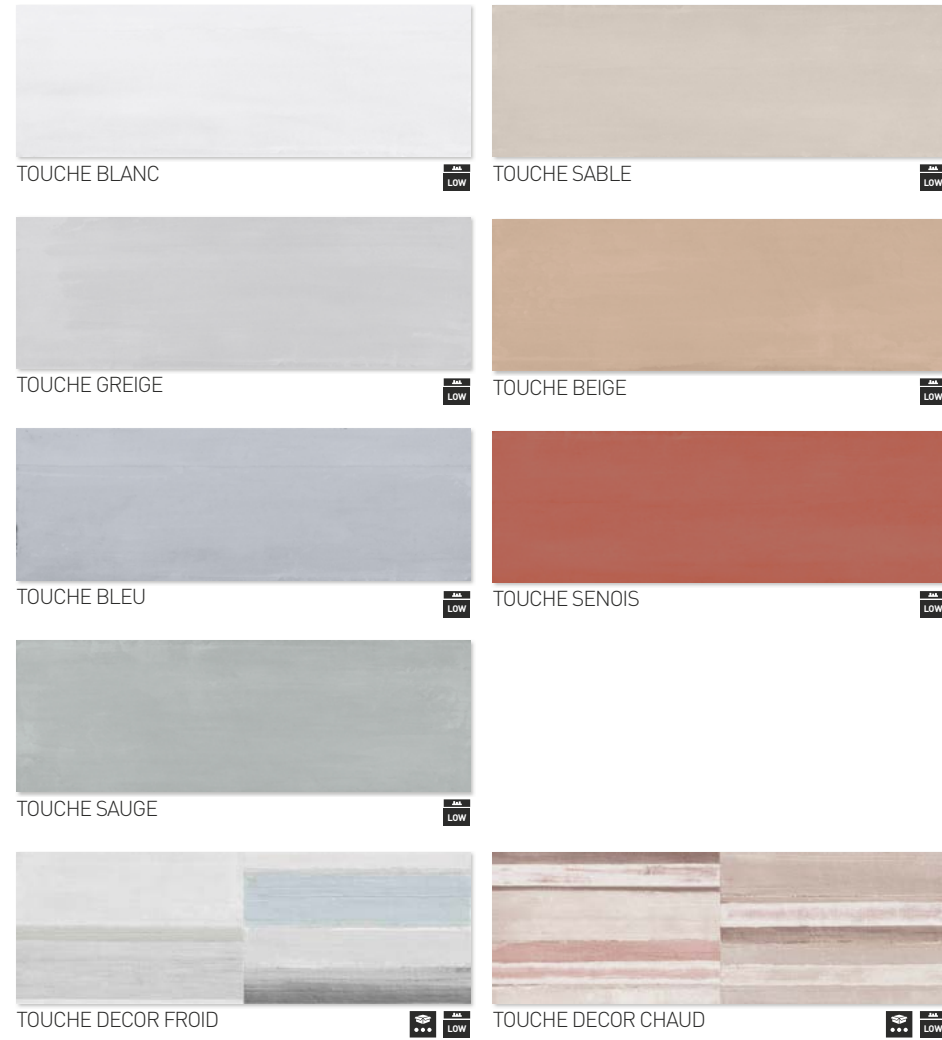

TOUCHE

WALL TILE + WHITE BODY + MATT
AZULEJO + PASTA BLANCA + MATE
20x60 cm/8"x24"

BIII **GL**

Basic / Básicos

COLOURS: / COLORES: