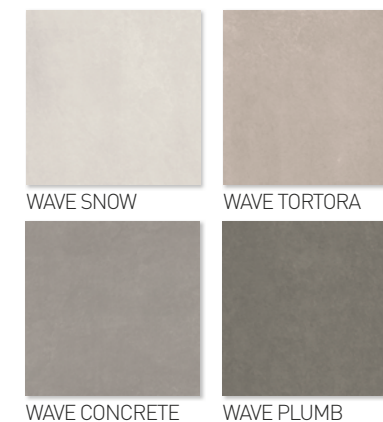

WAVE SNOW

WAVE TORTORA

WAVE CONCRETE

WAVE PLUMB

60x60 cm/24"x24"
M564

Page/Pág

204