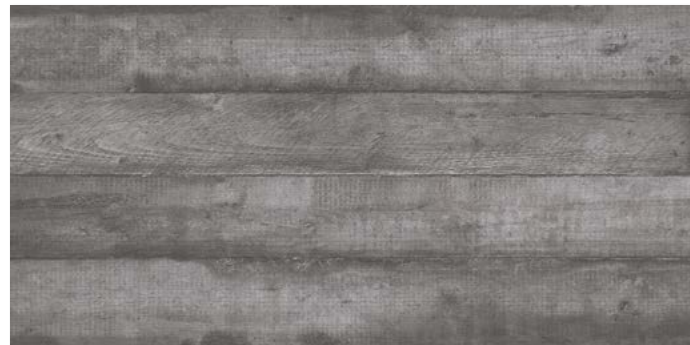

POWDER FORM PLUMB

View online
Ver online

POWDER FORM CONCRETE
45x90 cm/18"x36" RC

POWDER CONCRETE
75x75 cm/30"x30" RC

DUST CONCRETE
75x75 cm/30"x30" RC