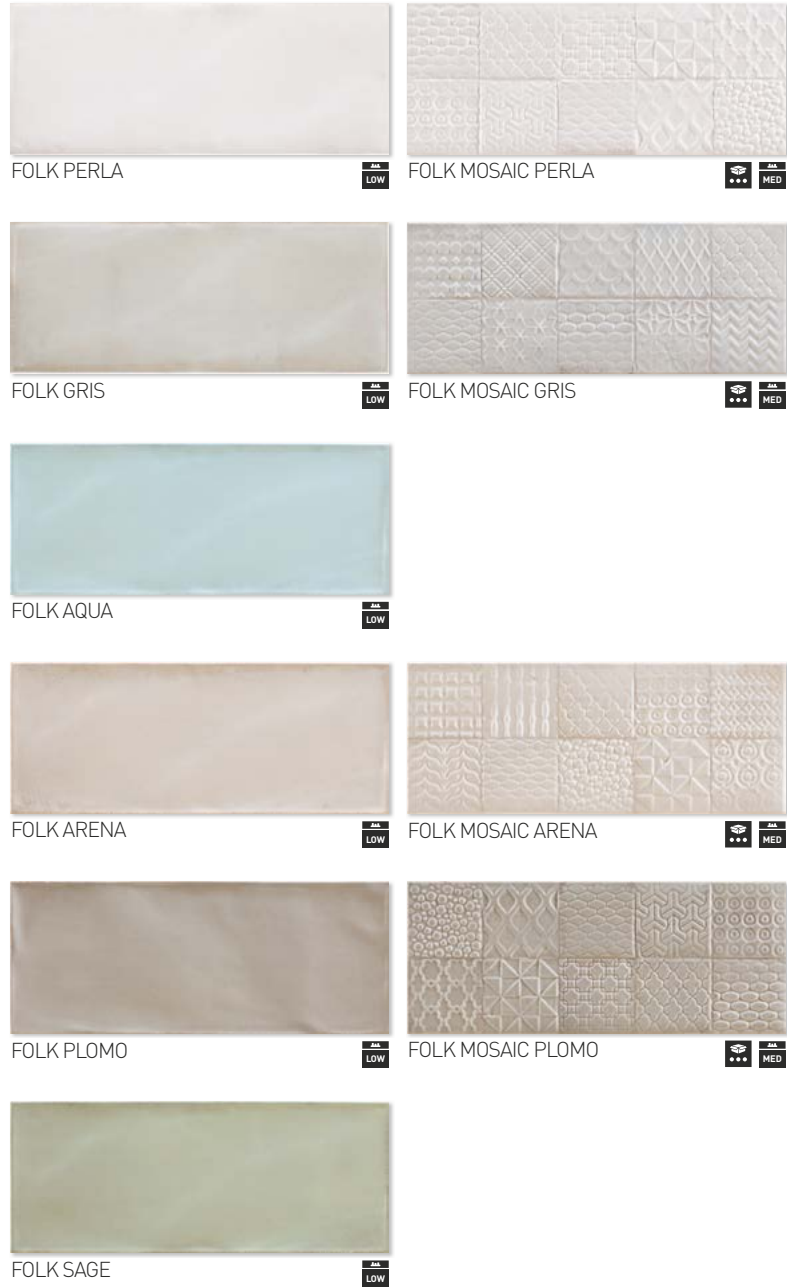

FOLK

WALL TILE + RED BODY + GLOSS
AZULEJO + PASTA ROJA + BRILLO
20x50 cm/8"x20"

Concrete / Cementos

COLOURS: / COLORES: