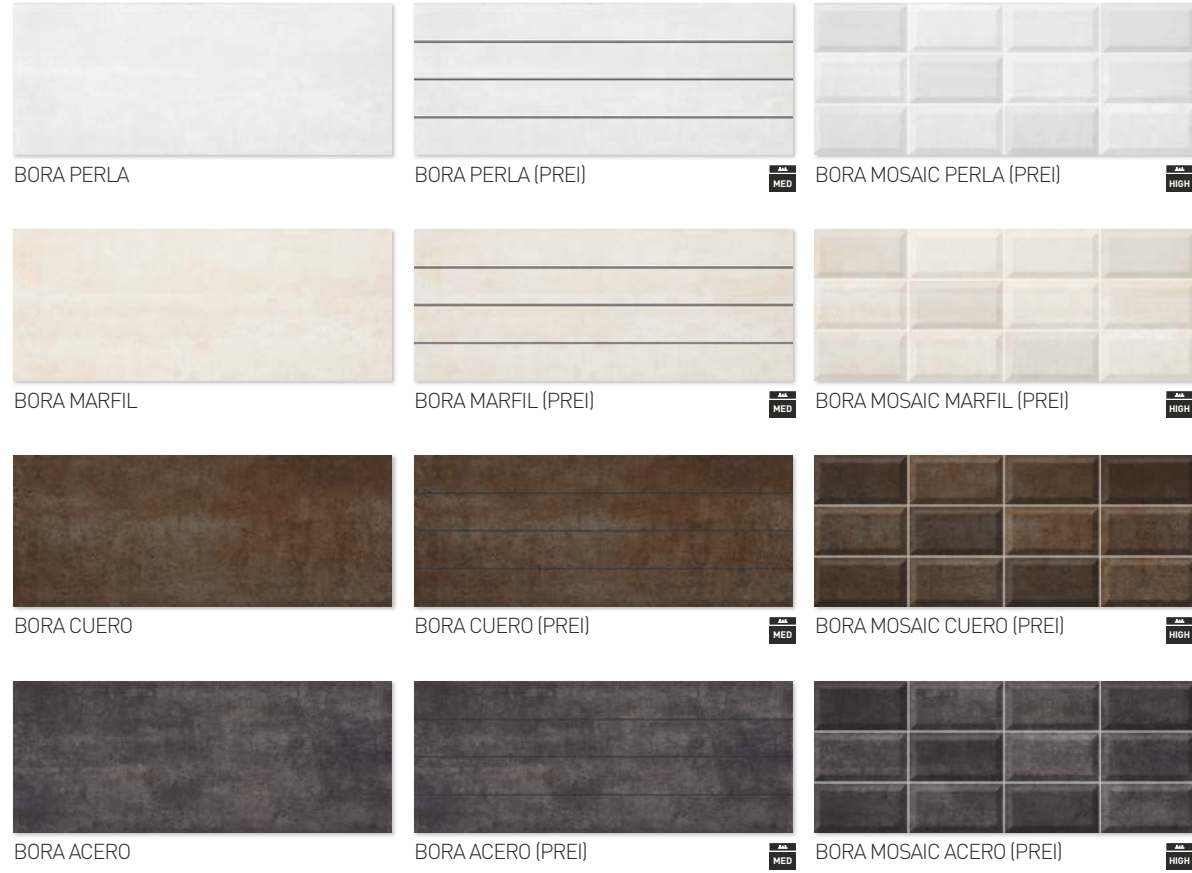

BORA

WALL TILE + RED BODY + MATT
AZULEJO + PASTA ROJA + MATE
20x50 cm/8"x20"

Metal / Metales

COLOURS: / COLORES: