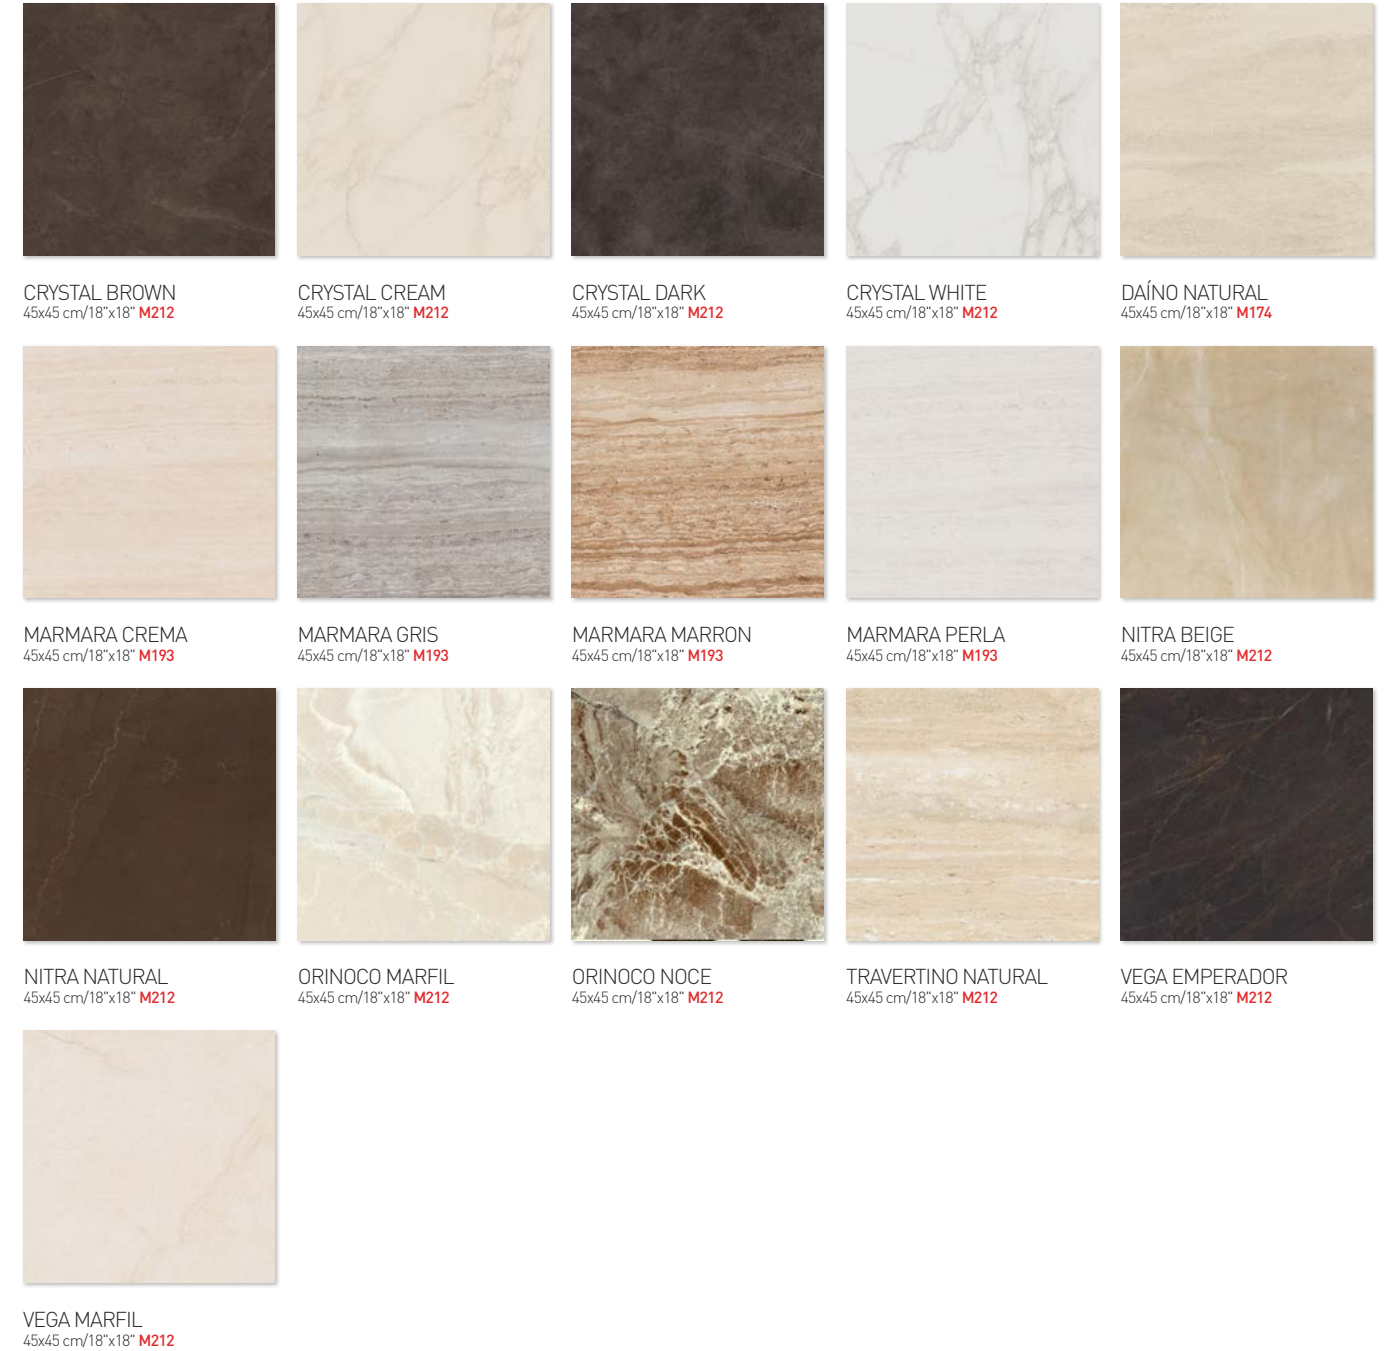

SKIRTING:
RODAPÍE:
45x8 cm/18"x3" LX
P023

45x45 cm
18"x18"

GLAZED CERAMIC + RED BODY + GLOSS
GRES ESMALTADO + PASTA ROJA + BRILLO
45x45 cm/18"x18"

Marble / Mármoles

COLOURS: / COLORES: