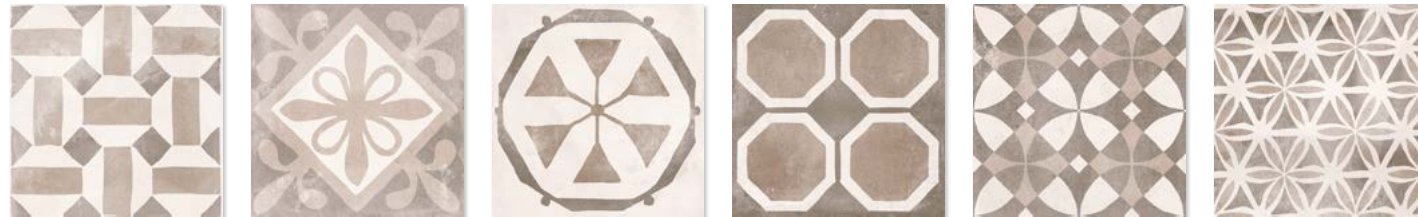

NOLAN DECOR COLD