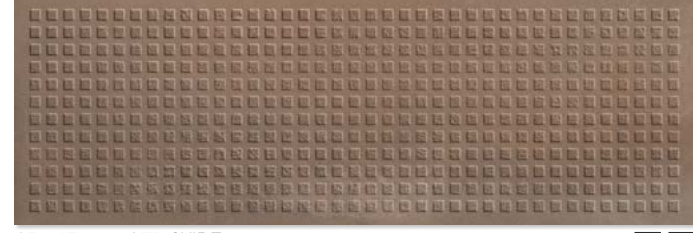

GRAVITY LANCER OXIDE

COORDINATED FLOOR TILE: / PAVIMENTO COORDINADO:
GRAVITY
GLAZED PORCELAIN STONEWARE + STD BODY + RECTIFIED + MATT
GRES PORCELÁNICO ESMALTADO + PASTA STD + RECTIFICADO + MATE