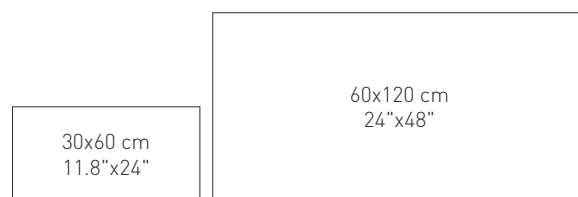

SILVER

GLAZED PORCELAIN STONEWARE + STD BODY + MATT
GRES PORCELÁNICO ESMALTADO + PASTA STD + MATE
60x120 cm/24"x48" + 30x60 cm/11.8"x24"

View online
Ver online

SILVER WHITE
30x60 cm/11.8"x24"

Stone / Piedras

COLOURS: / COLORES:

GRADONE STRAIR:
PELDANO GRADONE:

30x60 cm/11.8"x24"	2
P749	
30x120 cm/11.8"x48"	2
P1513	

STRAIR TREAD:
PELDANO ROMO:

30x60 cm/11.8"x24"	6
P197	
30x120 cm/11.8"x48"	3
P331	

SKIRTING:
RODAPIE:

9x60 cm/3.5"x24"	18
P097	
9x120 cm/3.5"x48"	10
P270	

AVAILABLE FORMATS: / FORMATOS DISPONIBLES:

PIECES NAME NOMBRE DE LA PIEZA	SIZES (CM) FORMATOS [CM]	WORK SIZE (MM) FORMATO DE FABRICACIÓN [MM]	PRICE GROUP GRUPO DE PRECIO
SILVER RC	60x120 cm/24"x48"	600 x 1200 x 10,5	M848
SILVER	30x60 cm/11.8"x24"	300 x 600 x 9	M428