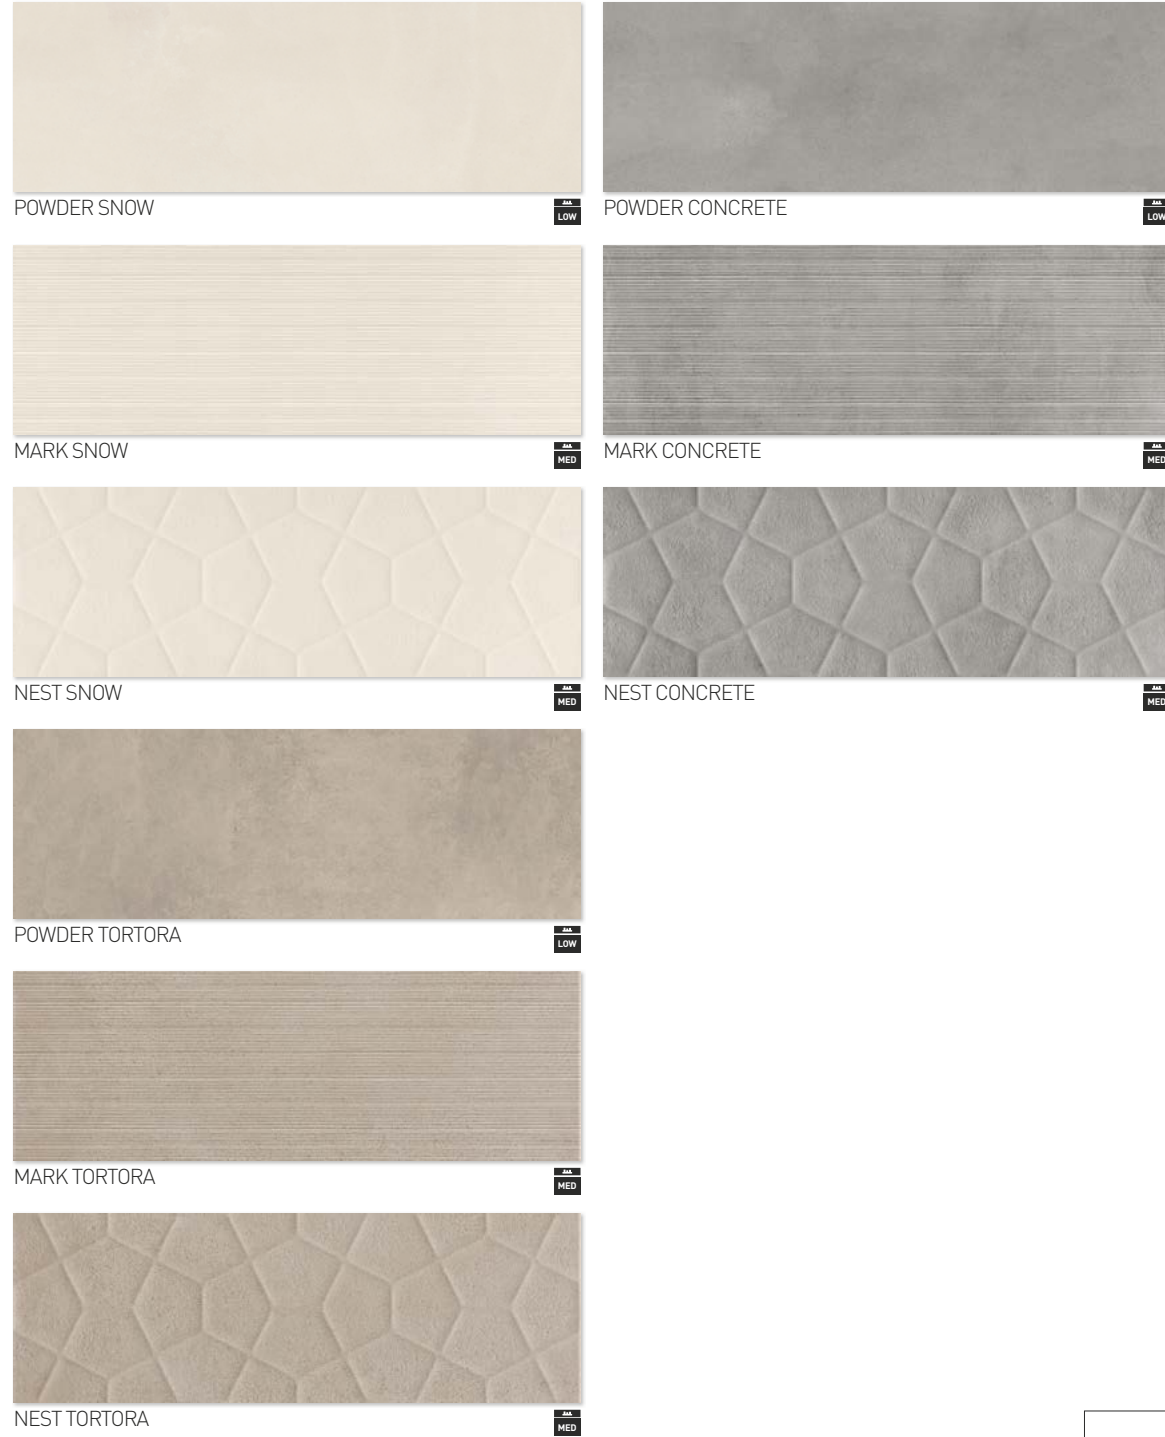

POWDER

WALL TILE + WHITE BODY + RECTIFIED + MATT
AZULEJO + PASTA BLANCA + RECTIFICADO + MATE
40x120 cm/16"x48"

Concrete / Cementos

COLOURS: / COLORES:

25x75 cm
10"x30"

40x120 cm
16"x48"

AVAILABLE FORMATS: / FORMATOS DISPONIBLES:

PIECES NAME NOMBRE DE LA PIEZA	SIZES (CM) FORMATOS (CM)	WORK SIZE (MM) FORMATO DE FABRICACIÓN (MM)	PRICE GROUP GRUPO DE PRECIO
POWDER RC	40x120 cm/16"x48"	400 x 1200 x 10,8	M654
MARK RC	40x120 cm/16"x48"	400 x 1200 x 10,8	M723
NEST RC	40x120 cm/16"x48"	400 x 1200 x 10,8	M723

View online
Ver online

POWDER TORTORA
40x120 cm/16"x48" RC

NEST TORTORA
40x120 cm/16"x48" RC

POWDER TORTORA
60x60 cm/24"x24"