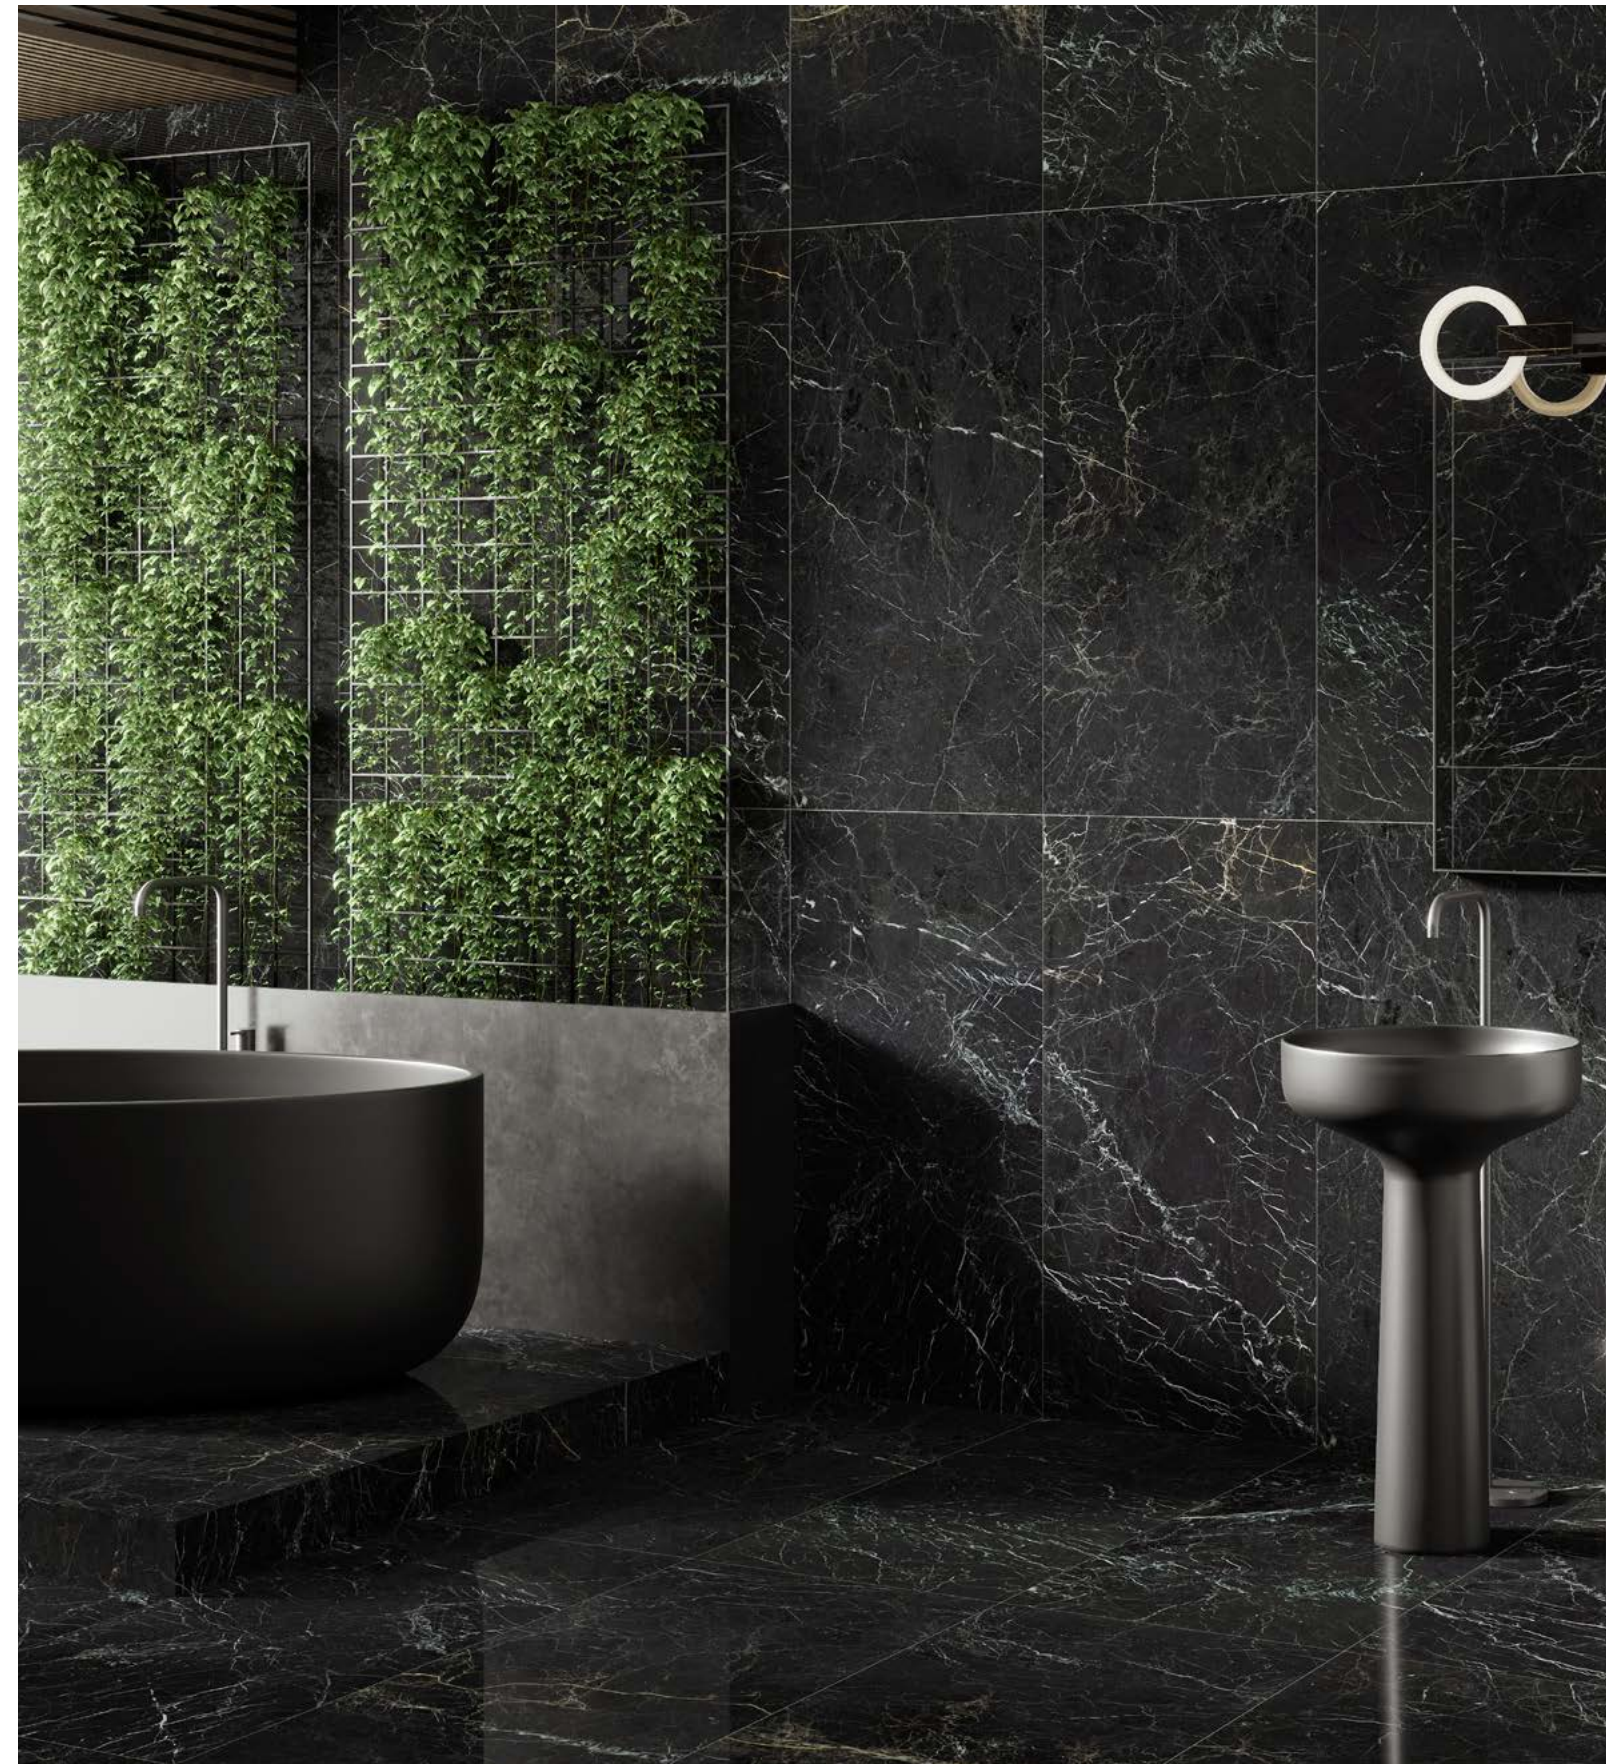

KRONOS NERO POLISHED
60x120 cm/24"x48" RC PL

GLAZED PORCELAIN STONEWARE + STD BODY + RECTIFIED + POLISHED
GRES PORCELÁNICO ESMALTADO + PASTA STD + RECTIFICADO + PULIDO
120x120 cm/48"x48" + 60x120 cm/24"x48"