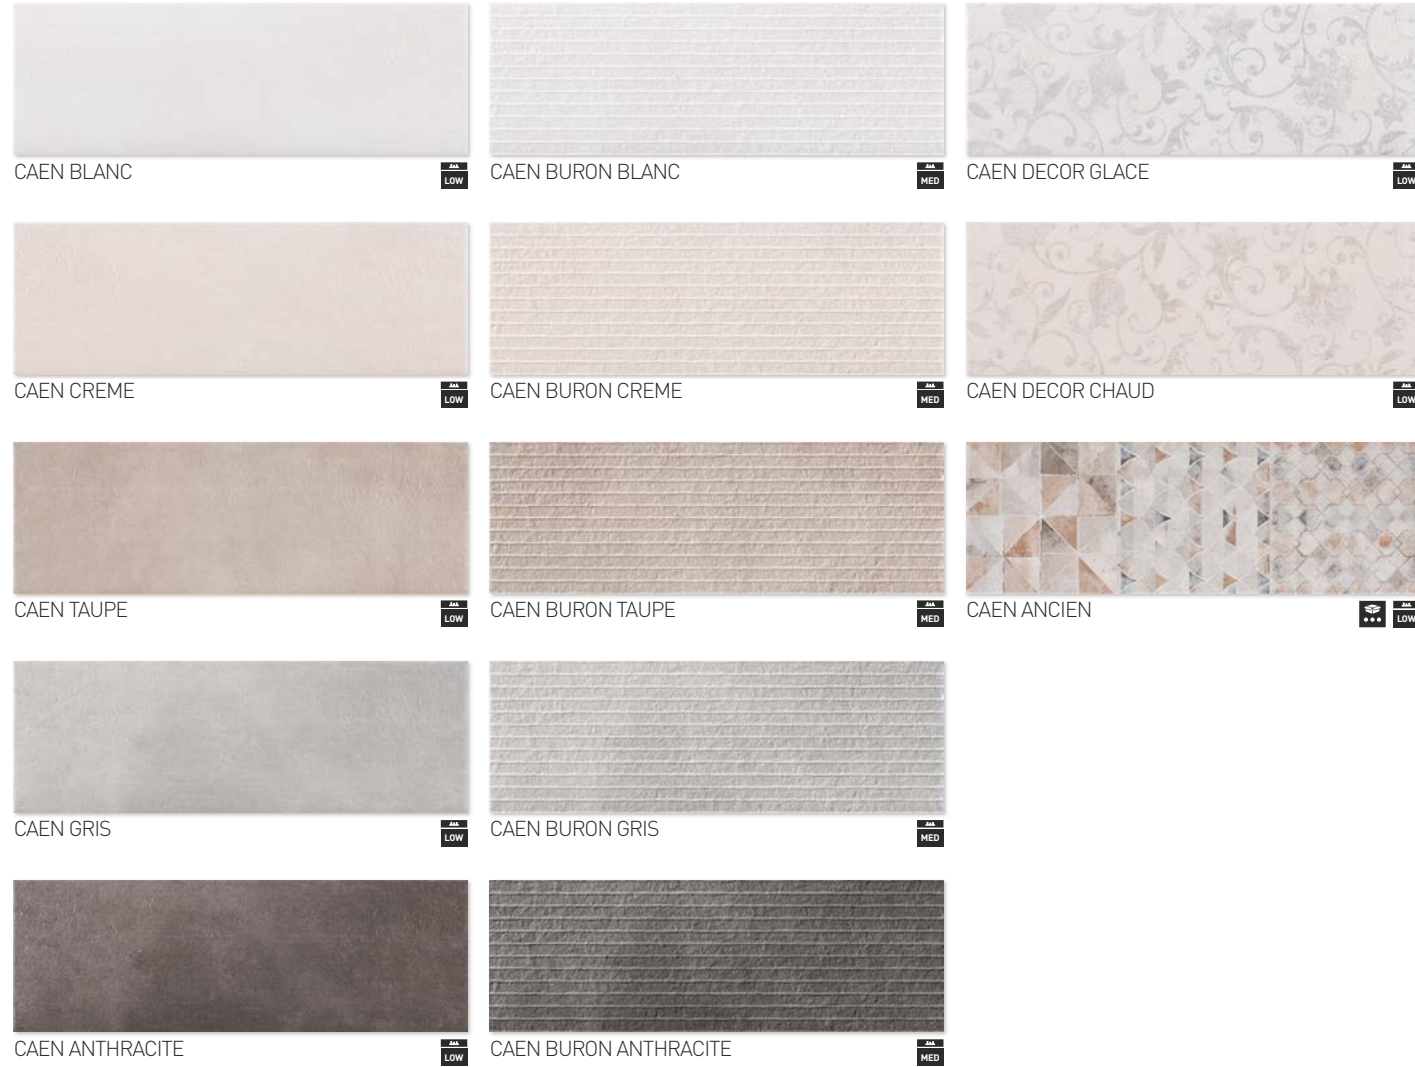

CAEN

WALL TILE + WHITE BODY + MATT
AZULEJO + PASTA BLANCA + MATE
20x60 cm/8"x24"

Stone / Piedras

COLOURS: / COLORES:

View online
Ver online

CAEN BLANC
20x60 cm/8"x24"

CAEN DECOR GLACE
20x60 cm/8"x24"