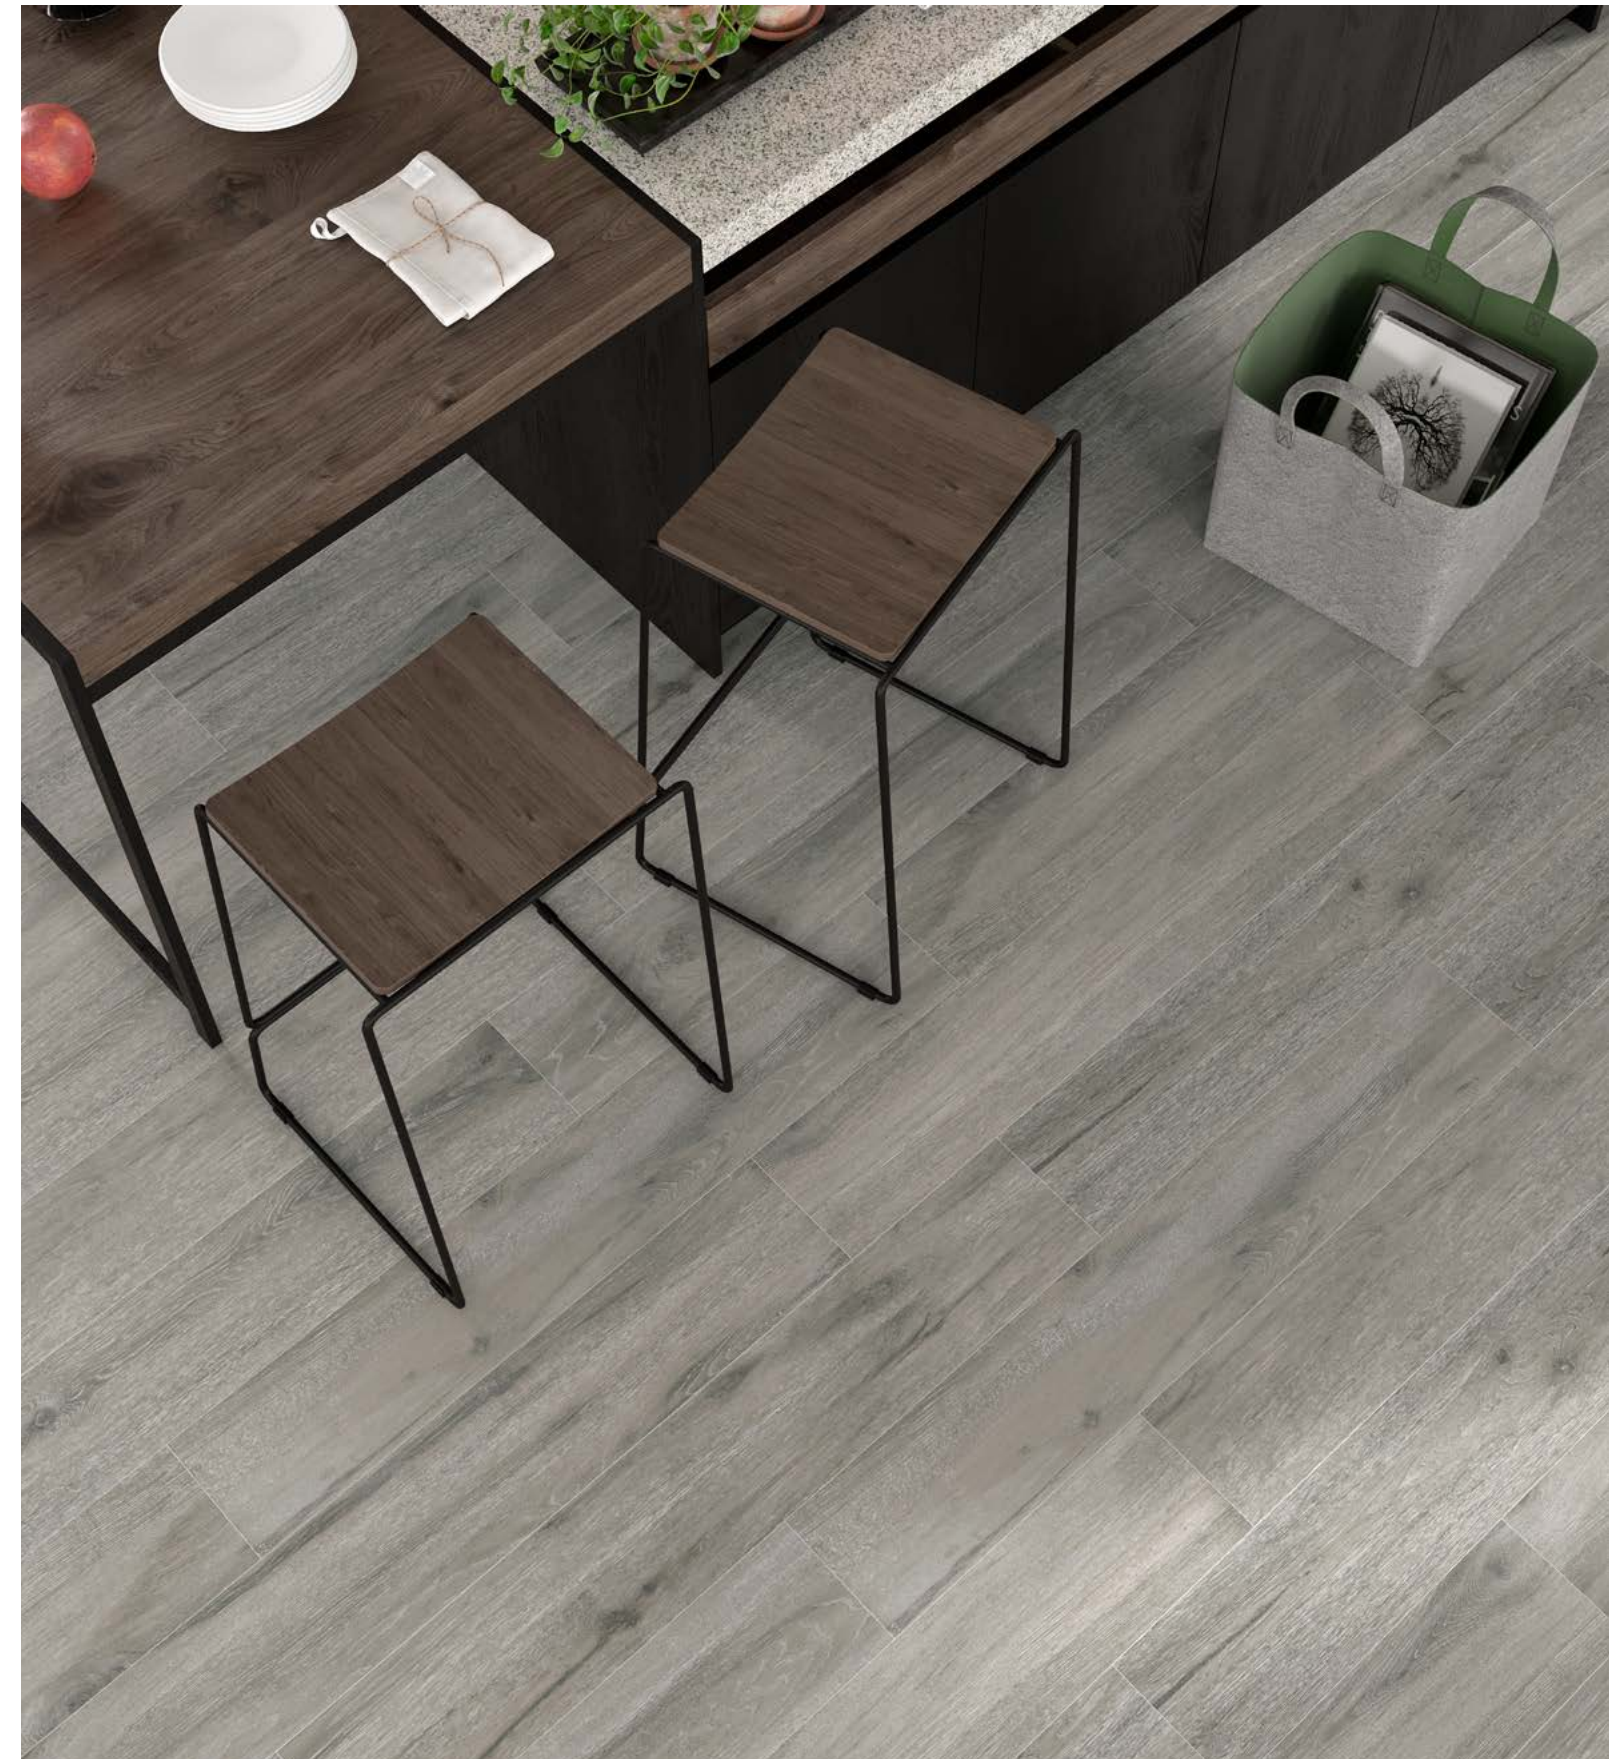

BALOK

GLAZED PORCELAIN STONEWARE + STD BODY + RECTIFIED + MATT
GRES PORCELÁNICO ESMALTADO + PASTA STD + RECTIFICADO + MATE
20x120 cm/8"x48"

View online
Ver online

BALOK CENIZA
20x120 cm/8"x48" RC

Wood / Maderas

COLOURS: / COLORES:

20x120 cm
8"x48"

SKIRTING:
RODAPIE:

9x120 cm/3.5"x48"
P270

AVAILABLE FORMATS: / FORMATOS DISPONIBLES:

PIECES NAME NOMBRE DE LA PIEZA	SIZES (CM) FORMATOS (CM)	WORK SIZE (MM) FORMATO DE FABRICACIÓN (MM)	PRICE GROUP GRUPO DE PRECIO
BALOK RC	20x120 cm/8"x48"	197 X 1200 X 9,5	M894