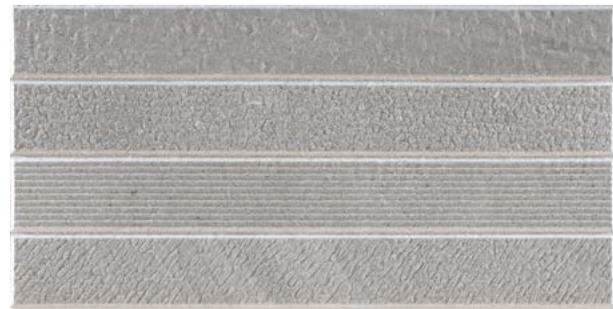

RANGE WHITE

RANGE SAND

STONE LAKE GREY

STONE LAKE ANTRACITA

RANGE GREY

RANGE ANTRACITA

View online
Ver online

STONE LAKE WHITE / ANTRACITA
30x60 cm/11.8"x24"