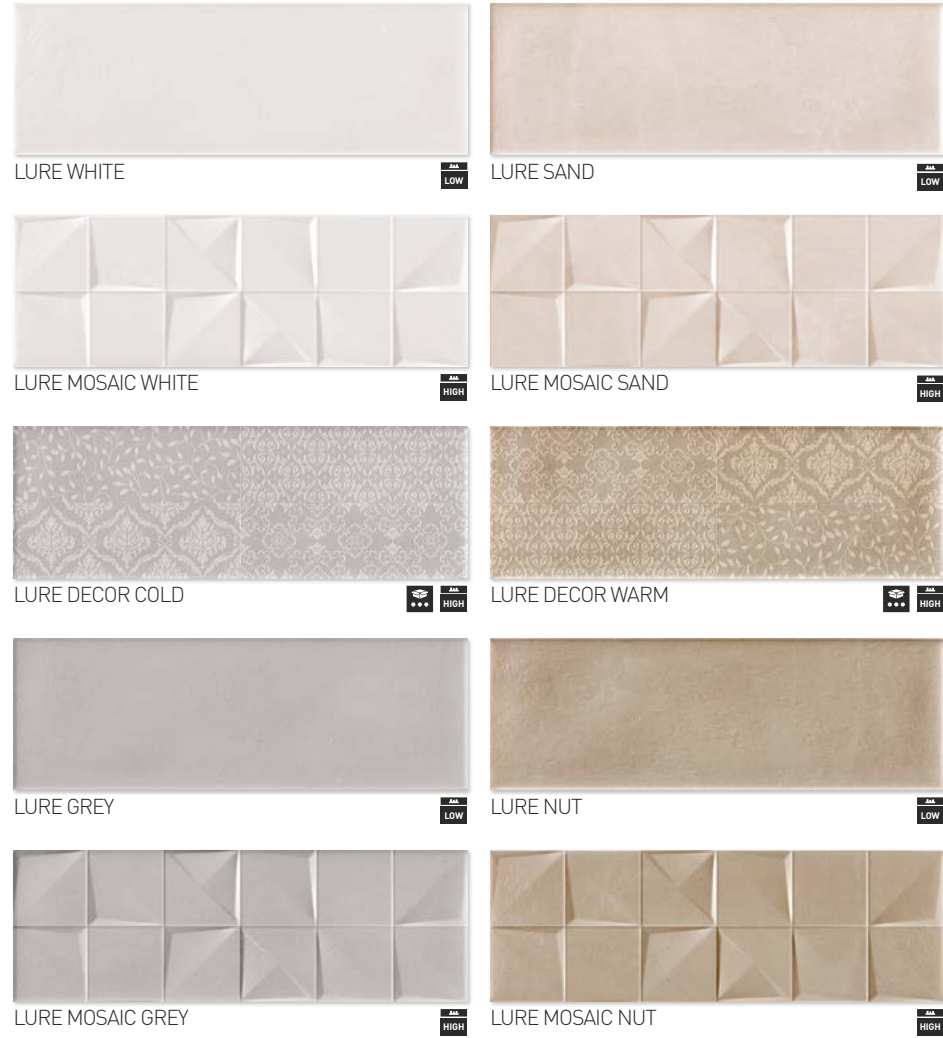

LURE

WALL TILE + WHITE BODY + GLOSS
AZULEJO + PASTA BLANCA + BRILLO
20x60 cm/8"x24"

Concrete / Cementos

COLOURS: / COLORES: