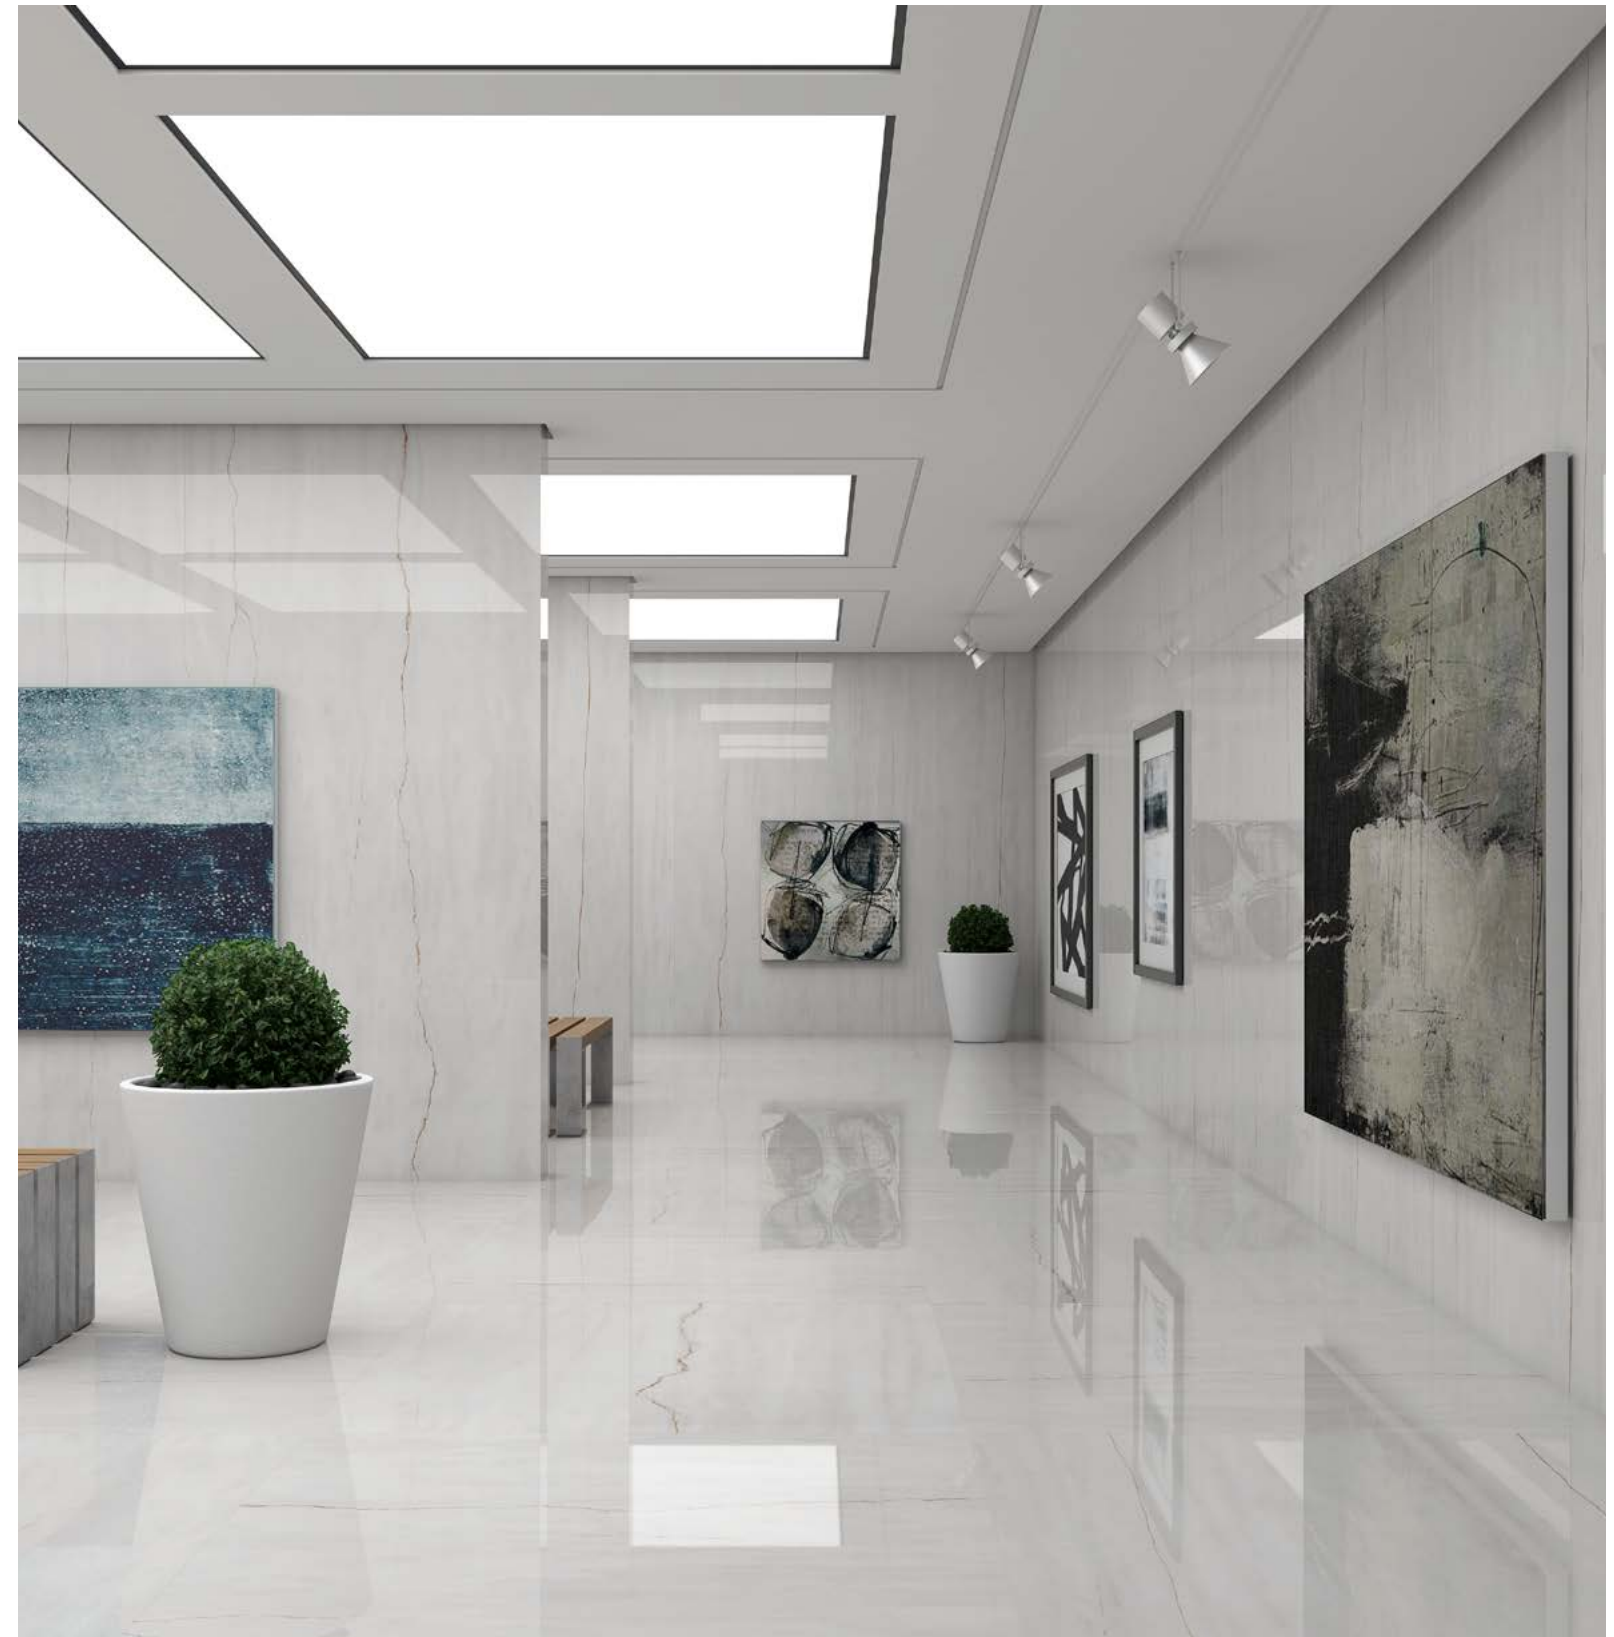

OTHER SIZES: / OTROS FORMATOS:

SLAB TILES: / LÁMINA CERÁMICA:

• Page: / Pág: 38-39: 120x260 cm/48"x104"