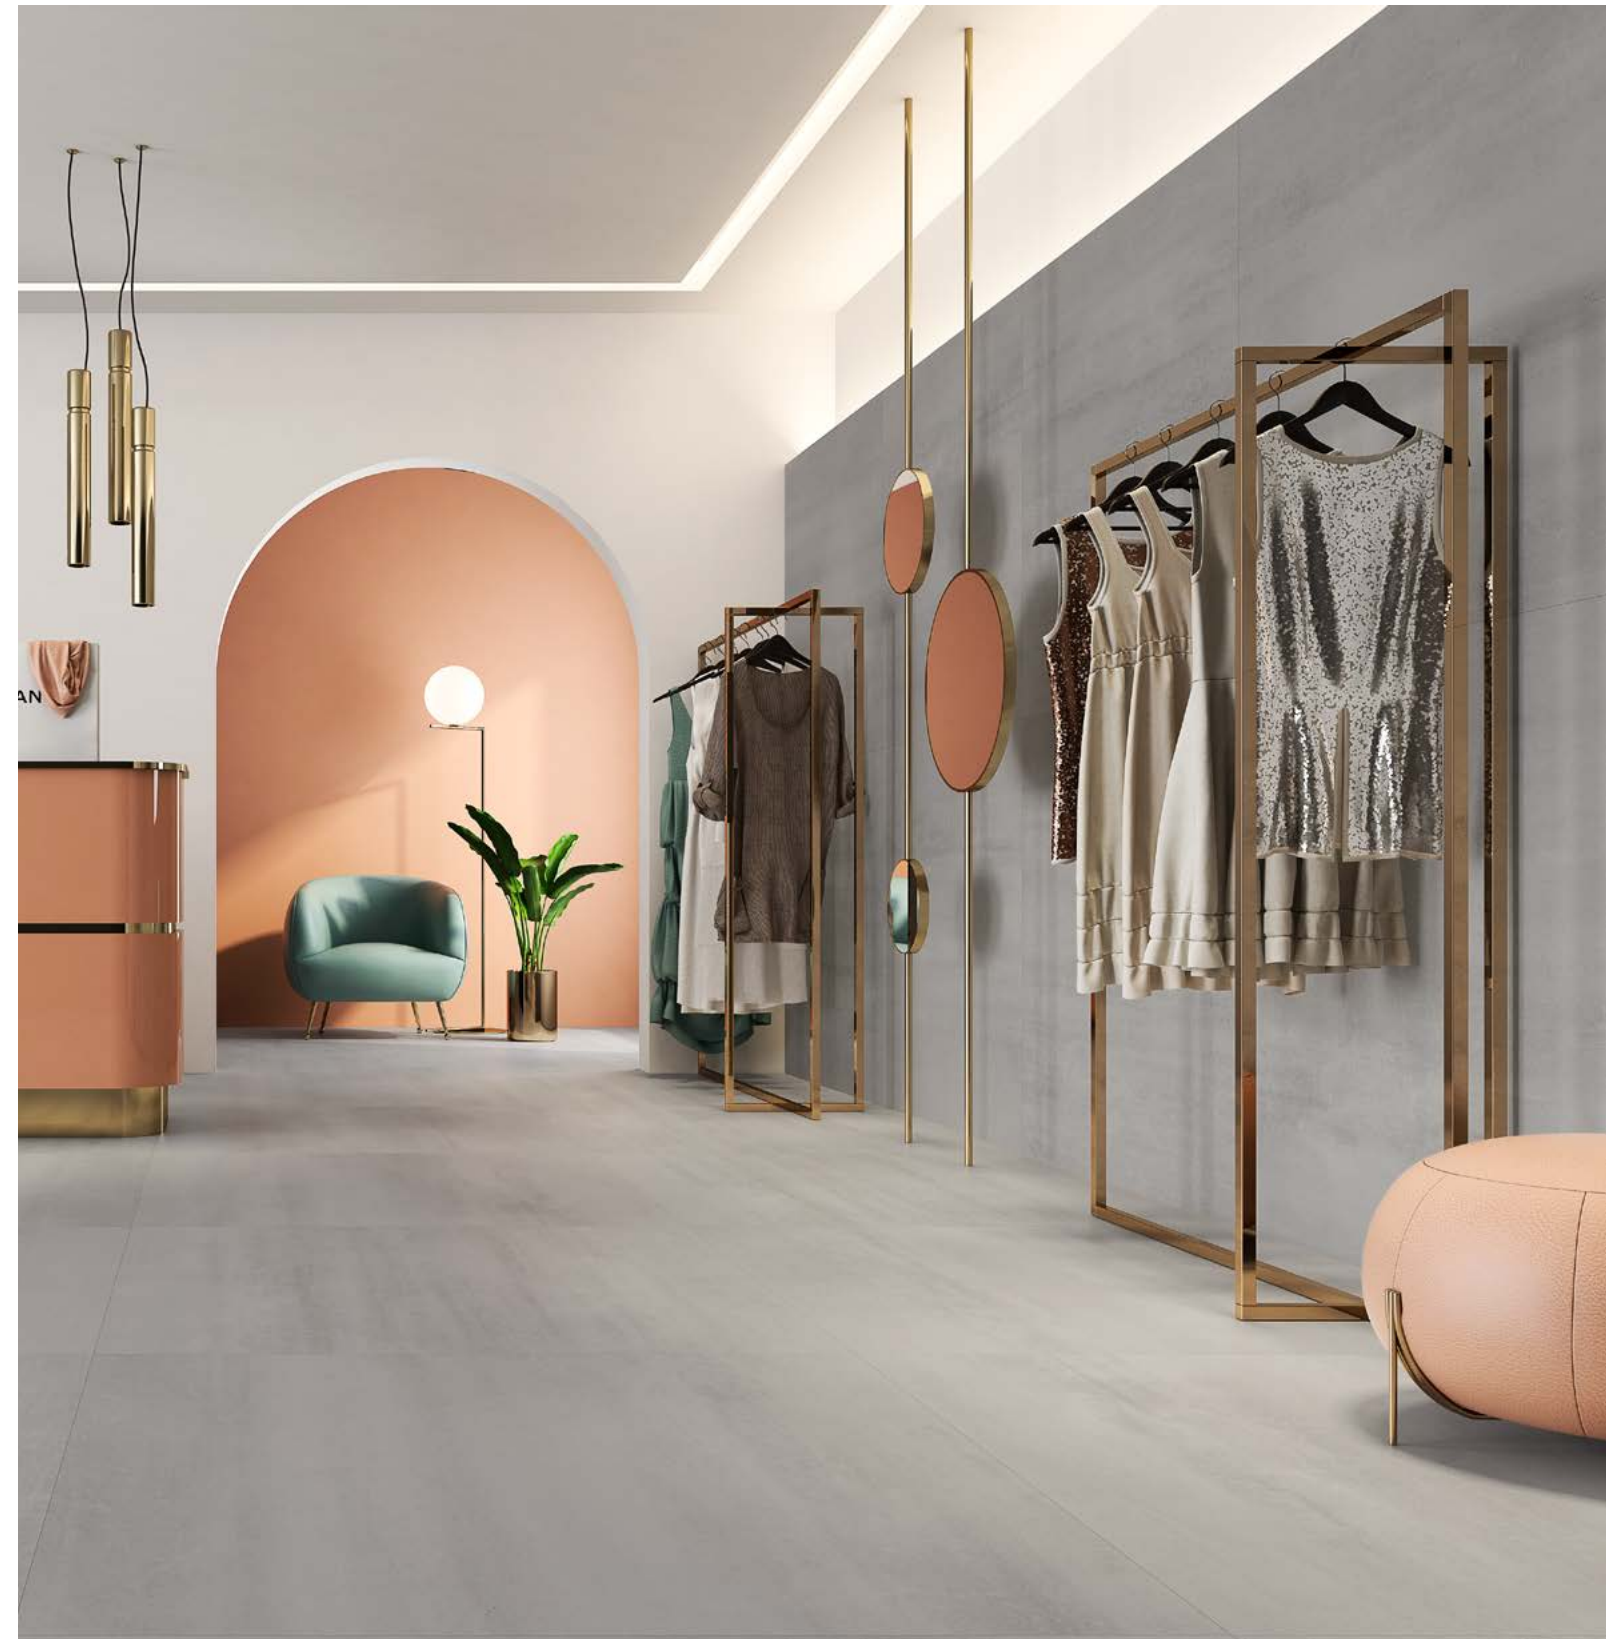

OTHER SIZES: / OTROS FORMATOS:

SLAB TILES: / LÁMINA CERÁMICA:
• Page: / Pág: 32-33: 120x260 cm/48"x104"