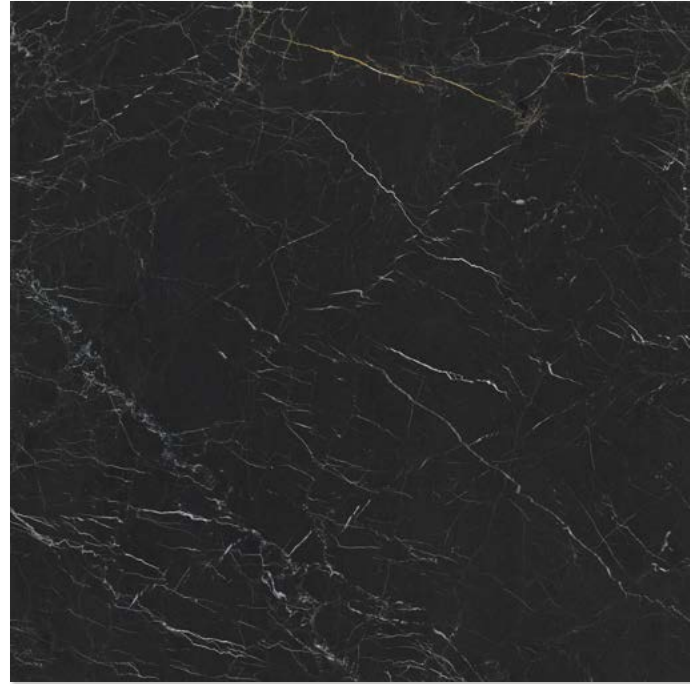

KRONOS

GLAZED PORCELAIN STONEWARE + STD BODY + RECTIFIED + PREMIUM POLISHED
GRES PORCELÁNICO ESMALTADO + PASTA STD + RECTIFICADO + PULIDO PREMIUM
120x120 cm/48"x48" + 60x120 cm/24"x48"

View online
Ver online

Marble / Mármol

COLOURS: / COLORES:

KRONOS NERO POLISHED

SPECIAL PIECES: / PIEZAS ESPECIALES: