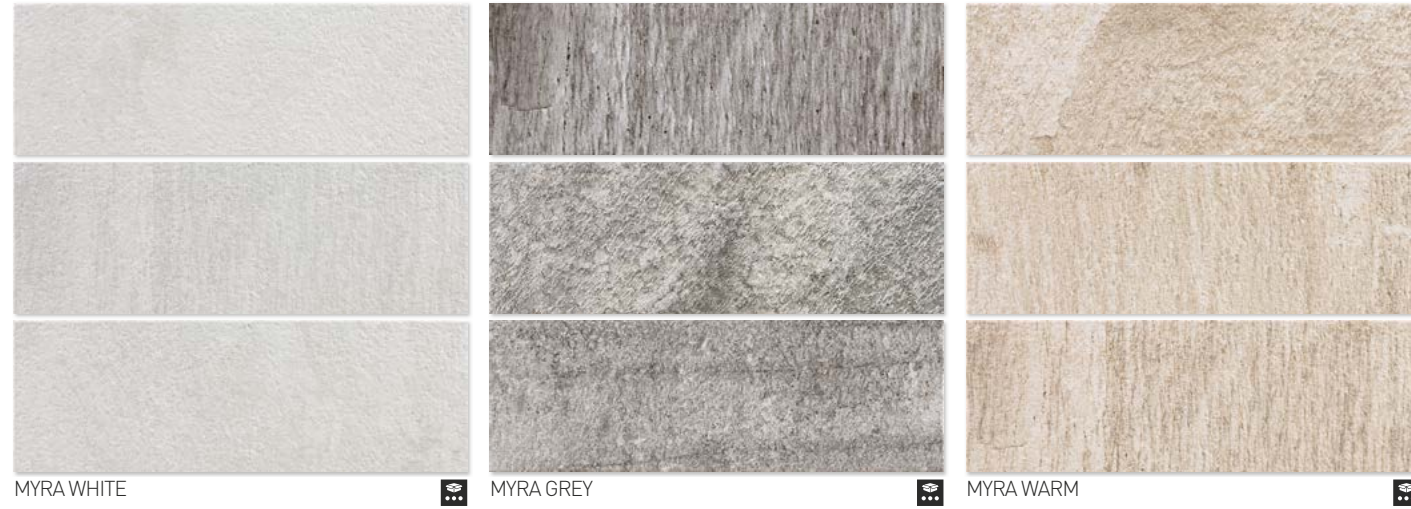

MYRA

GLAZED CERAMIC + RED BODY + MATT
GRES ESMALTADO + PASTA ROJA + MATE
20x60 cm/8"x24"

View online
Ver online

Stone / Piedras

COLOURS: / COLORES:

MYRA WHITE

MYRA GREY

MYRA WARM

AVAILABLE FORMATS: / FORMATOS DISPONIBLES:

PIECES NAME NOMBRE DE LA PIEZA	SIZES (CM) FORMATOS (CM)	WORK SIZE (MM) FORMATO DE FABRICACIÓN (MM)	PRICE GROUP GRUPO DE PRECIO
MYRA	20x60 cm/8"x24"	200 x 600 x 8,5	M287

20x60 cm
8"x24"

SKIRTING:
RODAPÍE:

45x8 cm/18"x3" LX
P023