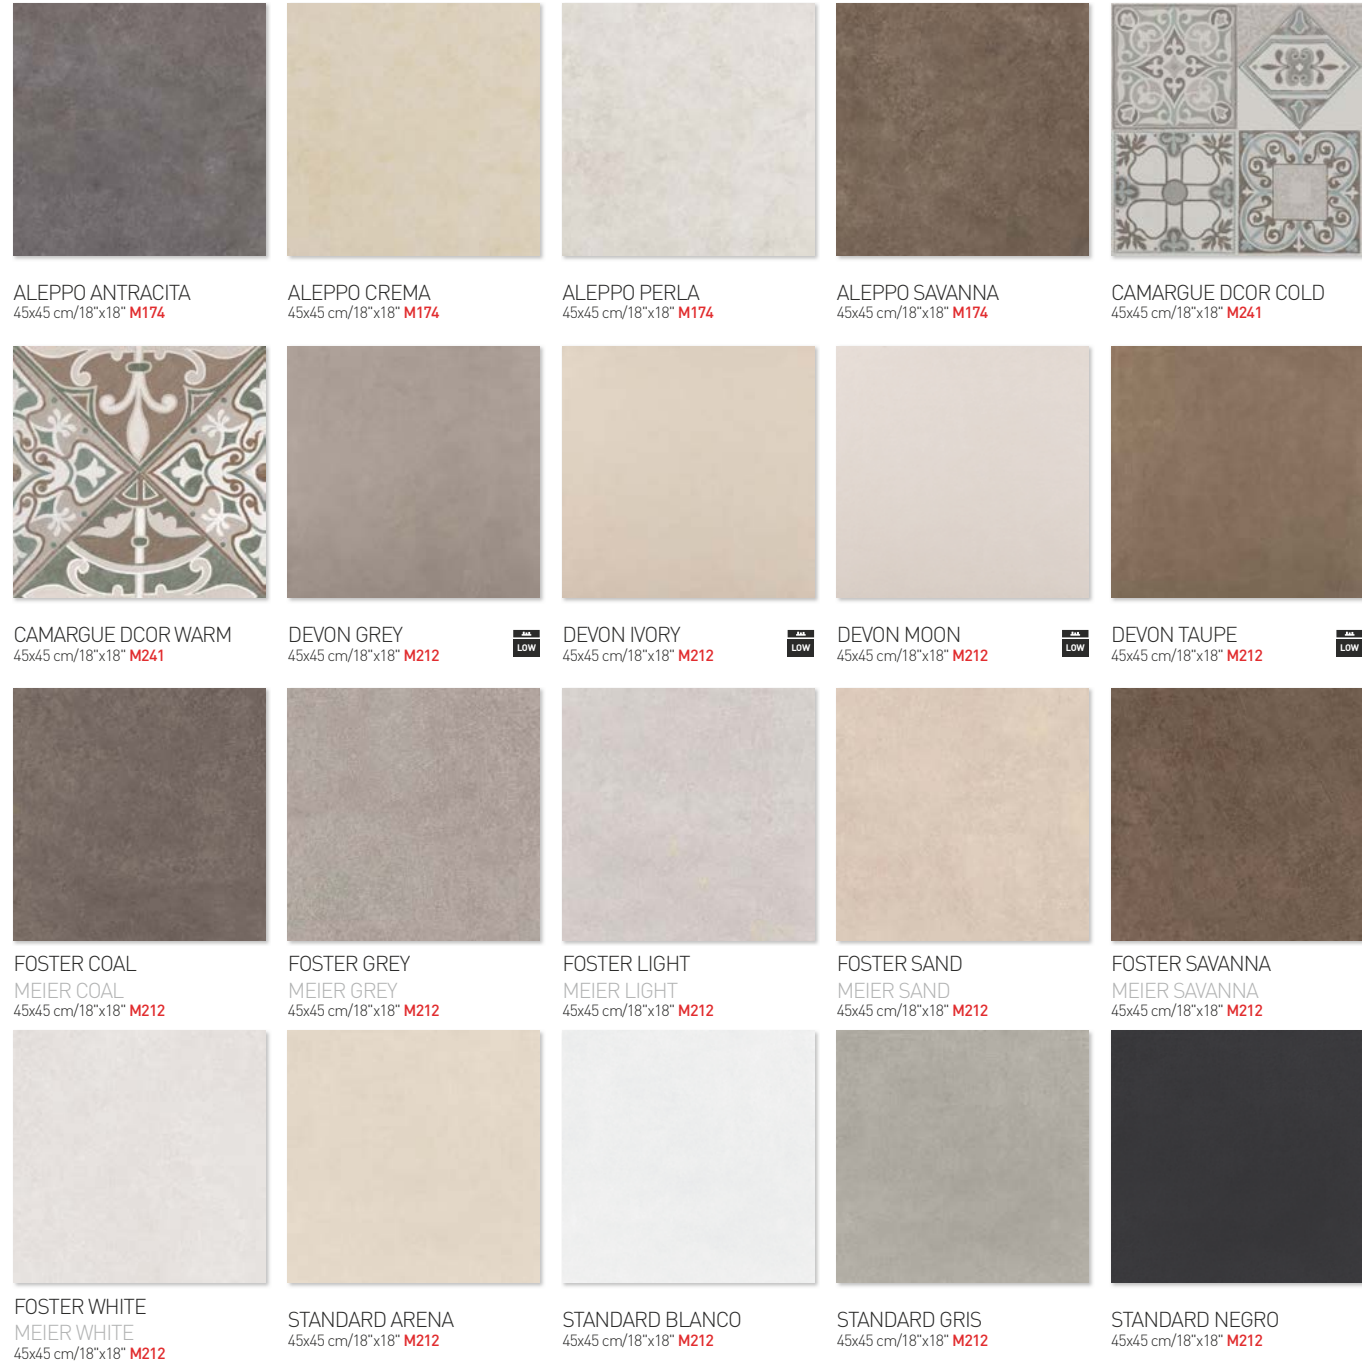

GLAZED CERAMIC + RED BODY + MATT
GRES ESMALTADO + PASTA ROJA + MATE
45x45 cm/18"x18"

Concrete / Cementos

COLOURS: / COLORES:

SKIRTING:
RODAPÍE:
45x8 cm/18"x3" LX
P023

45x45 cm
18"x18"