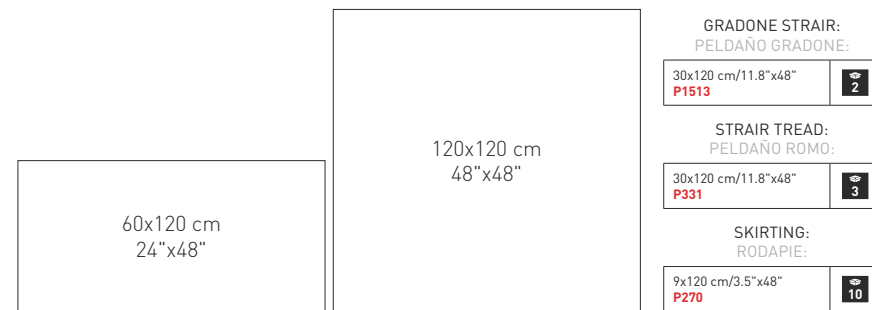

View online
Ver online

THOLOS WHITE NATURAL
120x120 cm/48"x48" RC

THOLOS WHITE NATURAL
120x260 cm/48"x104" RC

Marble / Mármoles

COLOURS: / COLORES:

THOLOS WHITE NATURAL

AVAILABLE FORMATS: / FORMATOS DISPONIBLES: