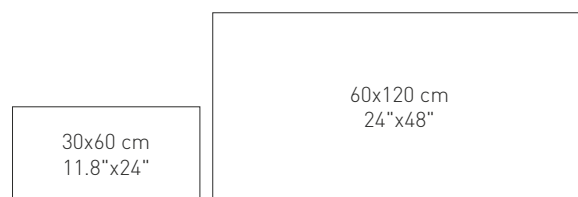

AUTUMN

GLAZED PORCELAIN STONEWARE + STD BODY + MATT
GRES PORCELÁNICO ESMALTADO + PASTA STD + MATE
60x120 cm/24"x48" + 30x60 cm/11.8"x24"

View online
Ver online

AUTUMN GREY
30x60 cm/11.8"x24"

Stone / Piedras

COLOURS: / COLORES:

GRADONE STRAIR:
PELDAÑO GRADONE:

30x60 cm/11.8"x24"	2
P749	
30x120 cm/11.8"x48"	2
P1513	

STRAIR TREAD:
PELDAÑO ROMO:

30x60 cm/11.8"x24"	6
P197	
30x120 cm/11.8"x48"	3
P331	

SKIRTING:
RODAPIE:

9x60 cm/3.5"x24"	18
P097	
9x120 cm/3.5"x48"	10
P270	

AVAILABLE FORMATS: / FORMATOS DISPONIBLES:

PIECES NAME NOMBRE DE LA PIEZA	SIZES (CM) FORMATOS [CM]	WORK SIZE (MM) FORMATO DE FABRICACIÓN [MM]	PRICE GROUP GRUPO DE PRECIO
AUTUMN RC	60x120 cm/24"x48"	600 x 1200 x 10,5	M848
AUTUMN	30x60 cm/11.8"x24"	300 x 600 x 9	M428