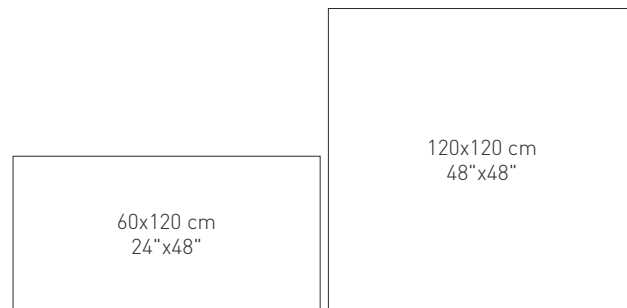

Marble / Mármol

COLOURS: / COLORES:

KRONOS NERO POLISHED

SPECIAL PIECES: / PIEZAS ESPECIALES:

KRONOS NERO POLISHED
MOSAIC (ML)

KRONOS NERO POLISHED
HEXAGON (ML)

GRADONE STRAIR:
PELDAÑO GRADONE:

30x60 cm/11.8"x24"	2
P749	
30x120 cm/11.8"x48"	2
P1513	