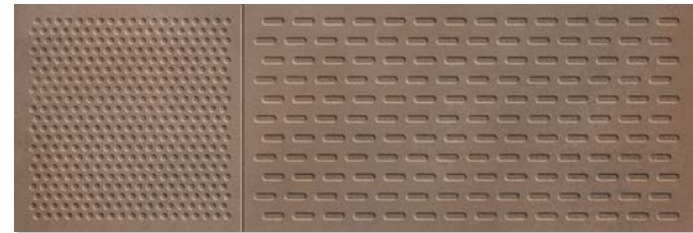

WALL TILE + WHITE BODY + RECTIFIED + MATT
 AZULEJO + PASTA BLANCA + RECTIFICADO + MATE
 30x90 cm/11.8"x36"

View online
 Ver online

Metal / Metales

COLOURS: / COLORES:

GRAVITY GOLD

GRAVITY OXIDE

GRAVITY LANCER GOLD