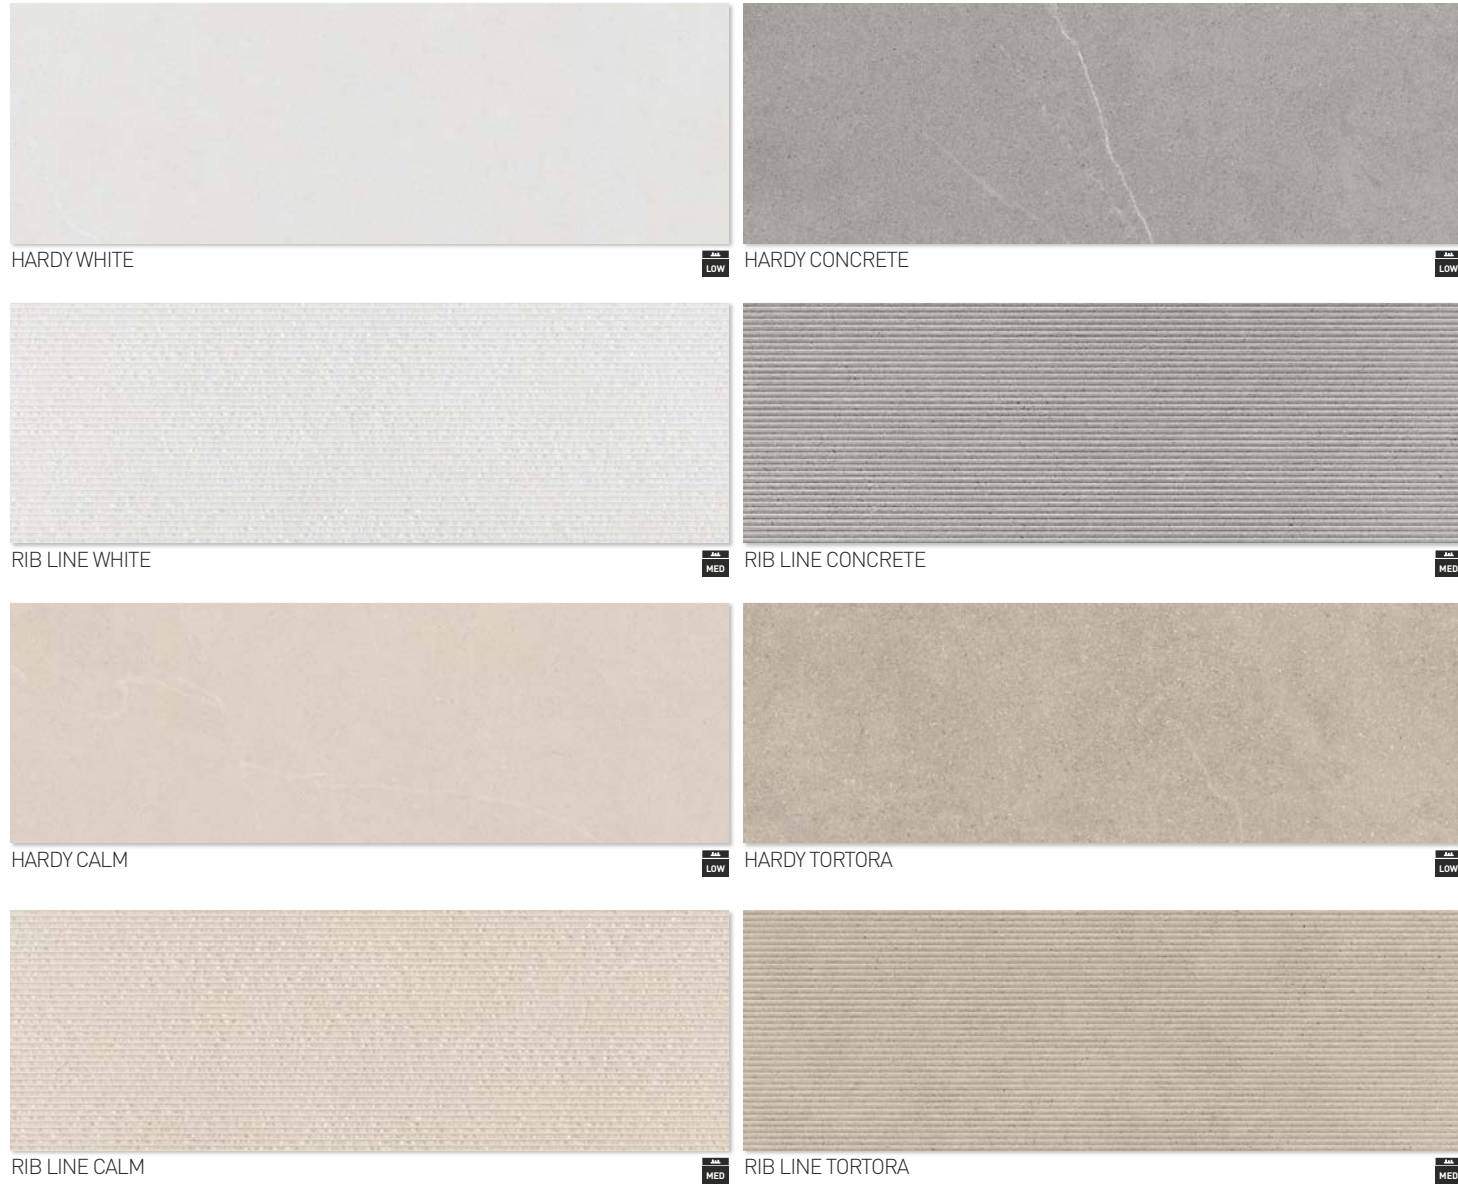

Stone / Piedras

COLOURS: / COLORES:

View online
Ver online

HARDY WHITE
40x120 cm/16"x48" RC

RIB LINE WHITE
40x120 cm/16"x48" RC

HARDY PLUMB
60x60 cm/24"x24" RC

COORDINATED FLOOR TILE: / PAVIMENTO COORDINADO:
HARDY
 GLAZED PORCELAIN STONEWARE + COLOUR BODY + RECTIFIED + MATT
 GRES PORCELÁNICO ESMALTADO + PASTA COLOREADA + RECTIFICADO + MATE