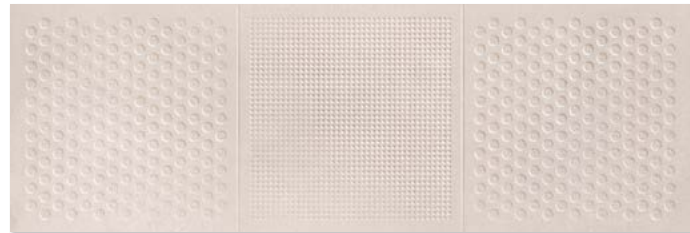

WALL TILE + WHITE BODY + RECTIFIED + MATT
 AZULEJO + PASTA BLANCA + RECTIFICADO + MATE
 30x90 cm/11.8"x36"

View online
 Ver online

Metal / Metales

COLOURS: / COLORES:

GRAVITY GOLD

GRAVITY OXIDE

GRAVITY LANCER GOLD