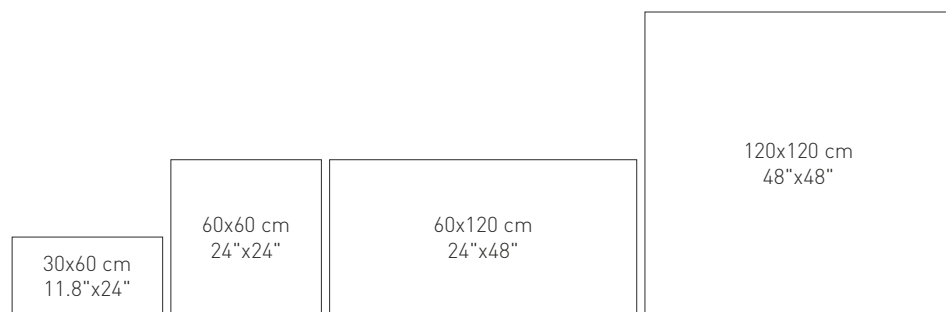

HELIOS

GLAZED PORCELAIN STONEWARE + STD BODY + RECTIFIED + POLISHED
GRES PORCELÁNICO ESMALTADO + PASTA STD + RECTIFICADO + PULIDO
120x120 cm/48"x48" + 60x120 cm/24"x48" + 60x60 cm/24"x24" + 30x60 cm/11.8"x24"

View online
Ver online

HELIOS NATURAL POLISHED
60x120 cm/24"x48" RC PL

Marble / Mármol

COLOURS: / COLORES:

SPECIAL PIECES: / PIEZAS ESPECIALES:

GRADONE STRAIR:
PELDAÑO GRADONE:

30x60 cm/11.8"x24"	
P749	2
30x120 cm/11.8"x48"	
P1513	2

STRAIR TREAD:
PELDAÑO ROMO:

30x60 cm/11.8"x24"	
P197	6
30x120 cm/11.8"x48"	
P331	6

SKIRTING:
RÓDAPÍE:

9x60 cm/3.5"x24"	
P097	18
9x120 cm/3.5"x48"	
P270	10

AVAILABLE FORMATS: / FORMATOS DISPONIBLES:

PIECES NAME NOMBRE DE LA PIEZA	SIZES (CM) FORMATOS (CM)	WORK SIZE (MM) FORMATO DE FABRICACIÓN (MM)	PRICE GROUP GRUPO DE PRECIO
HELIOS RC PL	120x120 cm/48"x48"	1200 x 1200 x 11,5	SGP
HELIOS RC PL	60x120 cm/24"x48"	600 x 1200 x 11,5	SGP
HELIOS RC PL	60x60 cm/24"x24"	598 x 598 x 9,5	SGP
HELIOS RC PL	30x60 cm/11.8"x24"	298 x 598 x 9,5	SGP
HELIOS MOSAIC (ML) RC PL	30x30 cm/11.8"x11.8"		SGP
HELIOS HEXAGON (ML) RC PL	22,5x32,5 cm/9"x13"		SGP