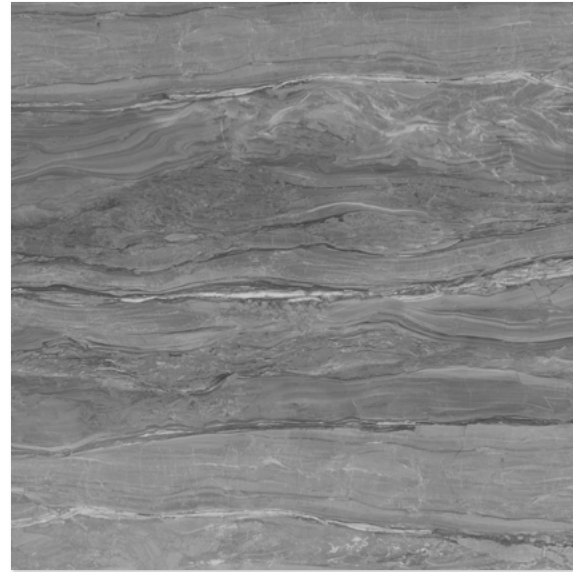

EOS ARGENT POLISHED