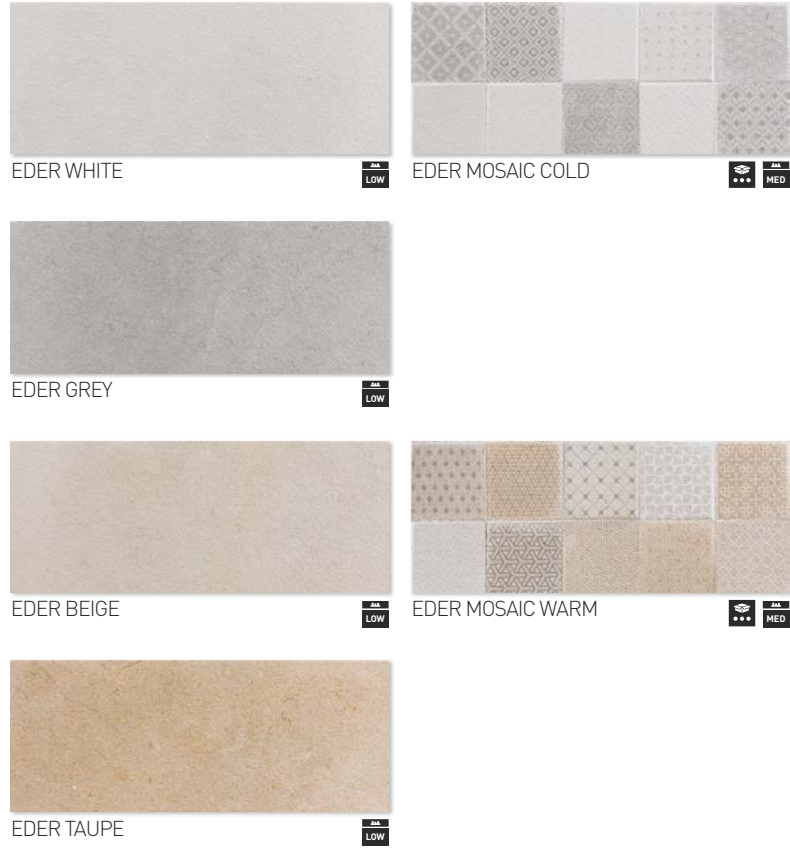

EDER

WALL TILE + RED BODY + MATT
AZULEJO + PASTA ROJA + MATE
20x50 cm/8"x20"

Stone / Piedras

COLOURS: / COLORES: